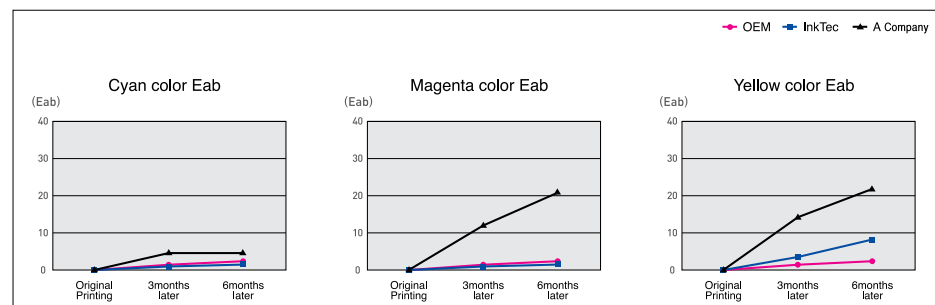

02 SUPERIOR LIGHTFASTNESS

This test evaluates the resistance of printed output against sunlight exposure. If Eab values show similar measurement when Eab values of original print is compared to that of in one year, it means that the colors would be faded less by sunlight.