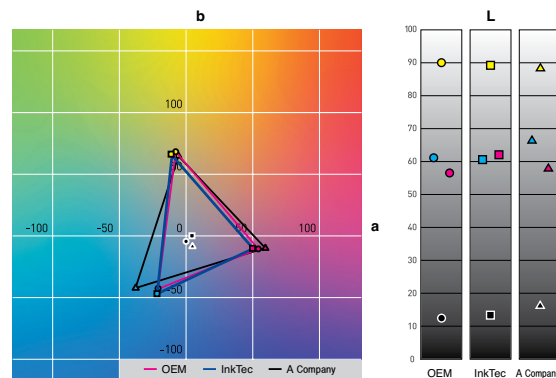

01 HIGH INTENSE COLORS WITH WIDE COLOR GAMUT

Color gamut is a fixed range of color and tone that all our output devices. For objective and accurate measurement, InkTec measures the color quality and presentation using L*a*b* values of CIE, the international standard and most widely used. If the measured values are almost the same as that of OEMs, it means that the color presentation is equivalent to that of OEMs.