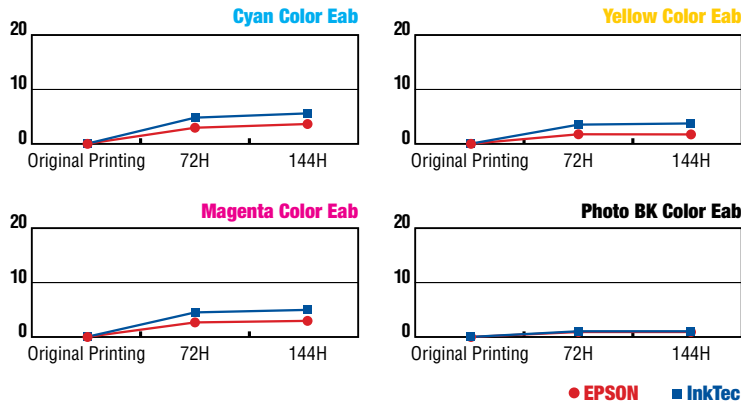

Superior Longevity

- Use high-density and resin coated pigments
- it delivers superior longevity and excellent water-resistance