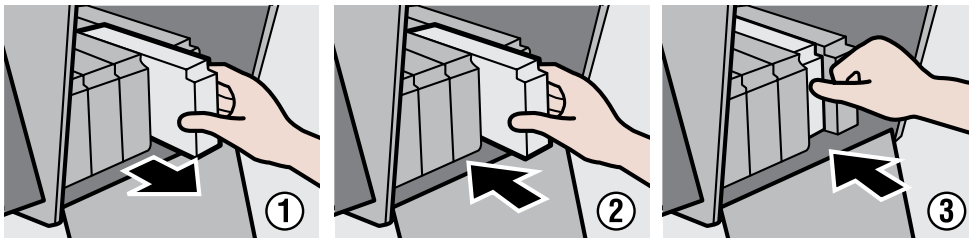

Plug & Play

- 100% compatible with OEM ink without flushing out inks or replacing parts

Superior Longevity

- Use high-density and resin coated pigments
- it delivers superior longevity and excellent water-resistance