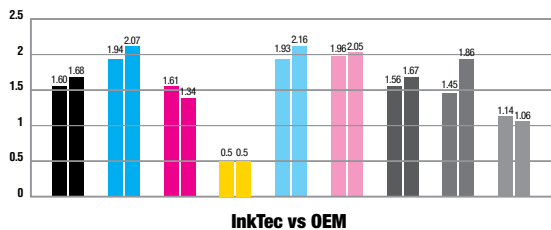

PowerChrome K3 Pigment Inks

PowerChrome K3 Ink Technical Data

EKI Tech. Data_121026

General Information

InkTec's PowerChrome K3 ink has four different blacks. It allows customers in photo printing business to have higher printing quality output of images when printed in black & white. In addition, new vivid magenta and light magenta provide wider color gamut compared with its counterparts on the market. PowerChrome K3 has also fast drying time on various media and is suitable for fast printing mode. You'll experience more realistic and brighter image than previous InkTec PowerChrome ink.

Wider Color Gamut

- High Density pigments for extremely wide color gamut
- Very similar color gamut to OEM

OPTION

Printer	EPSON PX-7550
Resolution	720 X 720 dpi
Rip	Photoprinter server Pro 6.1
Profile	Non-Profile
Media	EPSON Premium Glossy PhotoPaper (S041638)

Superior Scratch Resistance

- Superior scratch resistance due to improved pigment and resin chemistry

InkTec

A Company

Significantly Improved Gray Balance While Eliminating Color Casts

- Outstanding highlight-to-shadow grayscale accuracy for a smoother tonal range
- Virtually eliminating any bronzing of the basic pigment chemistry