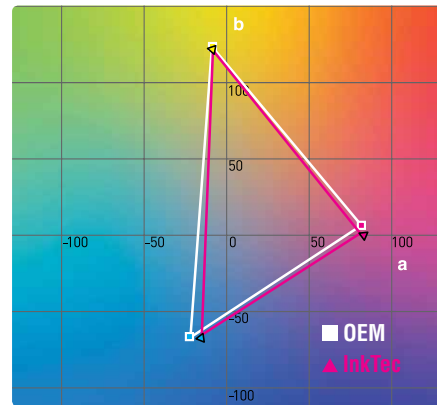

PowerChrome K3 Pigment Inks

PowerChrome K3 Ink Technical Data

EKI Tech. Data_121026

General Information

InkTec's PowerChrome K3 ink has four different blacks. It allows customers in photo printing business to have higher printing quality output of images when printed in black & white. In addition, new vivid magenta and light magenta provide wider color gamut compared with its counterparts on the market. PowerChrome K3 has also fast drying time on various media and is suitable for fast printing mode. You'll experience more realistic and brighter image than previous InkTec PowerChrome ink.

Wider Color Gamut

- High Density pigments for extremely wide color gamut
- Very similar color gamut to OEM

OPTION

Printer	EPSON PX-7550
Resolution	720 X 720 dpi
Rip	Photoprinter server Pro 6.1
Profile	Non-Profile
Media	EPSON Premium Glossy PhotoPaper (S041638)

Superior Scratch Resistance

- Superior scratch resistance due to improved pigment and resin chemistry