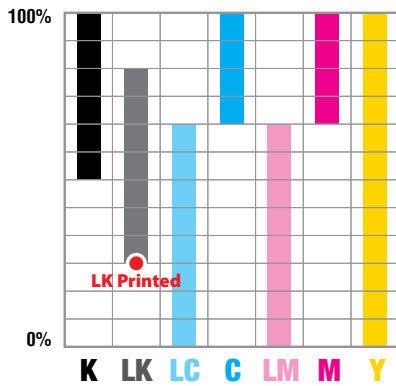

PowerChrome K3 Pigment Inks

PowerChrome K3 Ink Technical Data

EKI Tech. Data_121026

General Information

InkTec's PowerChrome K3 ink has four different blacks. It allows customers in photo printing business to have higher printing quality output of images when printed in black & white. In addition, new vivid magenta and light magenta provide wider color gamut compared with its counterparts on the market. PowerChrome K3 has also fast drying time on various media and is suitable for fast printing mode. You'll experience more realistic and brighter image than previous InkTec PowerChrome ink.

Wider Color Gamut

- High Density pigments for extremely wide color gamut
- Very similar color gamut to OEM

OPTION

Printer	EPSON PX-7550
Resolution	720 X 720 dpi
Rip	Photoprinter server Pro 6.1
Profile	Non-Profile
Media	EPSON Premium Glossy PhotoPaper (S041638)

Superior Scratch Resistance

- Superior scratch resistance due to improved pigment and resin chemistry

InkTec

A Company

Significantly Improved Gray Balance While Eliminating Color Casts

- Outstanding highlight-to-shadow grayscale accuracy for a smoother tonal range
- Virtually eliminating any bronzing of the basic pigment chemistry

PowerChrome Pigment Ink

PowerChrome Pigment K3 Ink

Original Image

PowerChrome Pigment Ink

Use photo, light black inks + Use color inks

PowerChrome Pigment K3 Ink

Use photo, light, light light black inks + Use color inks