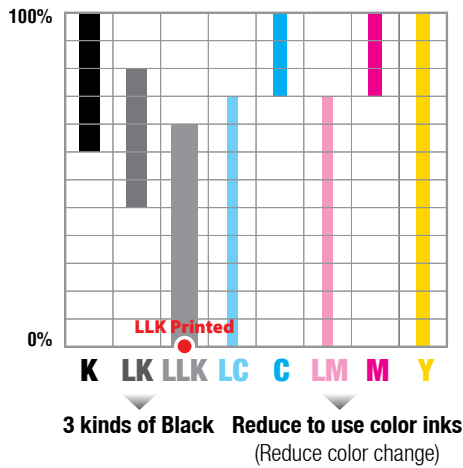

PowerChrome K3 Pigment Inks

PowerChrome K3 Ink Technical Data

EKI Tech. Data_121026

General Information

InkTec's PowerChrome K3 ink has four different blacks. It allows customers in photo printing business to have higher printing quality output of images when printed in black & white. In addition, new vivid magenta and light magenta provide wider color gamut compared with its counterparts on the market. PowerChrome K3 has also fast drying time on various media and is suitable for fast printing mode. You'll experience more realistic and brighter image than previous InkTec PowerChrome ink.

Wider Color Gamut

- High Density pigments for extremely wide color gamut
- Very similar color gamut to OEM

OPTION

Printer	EPSON PX-7550
Resolution	720 X 720 dpi
Rip	Photoprinter server Pro 6.1
Profile	Non-Profile
Media	EPSON Premium Glossy PhotoPaper (S041638)

Superior Scratch Resistance

- Superior scratch resistance due to improved pigment and resin chemistry

InkTec

A Company

Significantly Improved Gray Balance While Eliminating Color Casts

- Outstanding highlight-to-shadow grayscale accuracy for a smoother tonal range
- Virtually eliminating any bronzing of the basic pigment chemistry

PowerChrome Pigment Ink

PowerChrome Pigment K3 Ink

Original Image

PowerChrome Pigment Ink

Use photo, light black inks + Use color inks

PowerChrome Pigment K3 Ink

Use photo, light, light light black inks + Use color inks